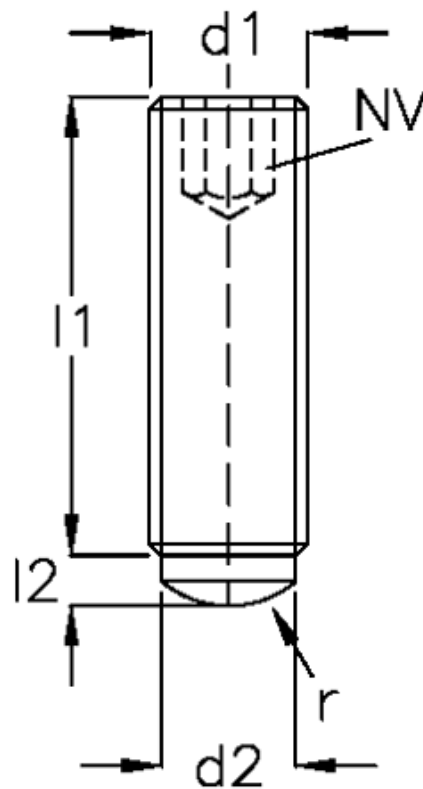

Article number: 20031660A
Description: E+G Grub screw
GN 913.2-M10-32-A

Measures

$d1 = M10$
 $d2 = 8$
 $l1 = 32$
 $l2 = 3.5$
 $l3 = 1.5$
 $NV = 5.0$
 $r = 6.0$